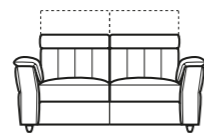

PORTOFINO

	Fabric	Torello Leather	Botero Leather
Static			
Chair	£1,310	£1,610	£1,810
2 Seater Sofa	£1,915	£2,215	£2,415
3 Seater Sofa (2 Cushions)	£2,085	£2,385	£2,585
Corner Sofa (4 Seats) (Left or right hand facing)	£3,930	£4,230	£4,430
Power Recliner with Power Headrest			
Chair	£1,650	£1,950	£2,150
2 Seater Sofa	£2,815	£3,115	£3,315
3 Seater Sofa (2 Cushions)	£2,965	£3,265	£3,465
Corner Sofa (4 Seats) (Left or right hand facing)	£4,575	£4,875	£5,075
Modular (Midi-size)			
Static Arm Unit (Left or right hand facing)	£1,055	£1,355	£1,555
Power Recliner Arm Unit (Left or right hand facing)	£1,410	£1,710	£1,910
Armless Unit	£850	£1,150	£1,350
Corner Unit	£1,375	£1,675	£1,875
Chaise Lounge Unit (Left or right hand facing)	£1,650	£1,950	£2,150
Ottoman End Unit (Left or right hand facing)	£2,465	£2,765	£2,965

Dimensions (cm)	H	W	D	Seat Height	Seat Depth
Static with Manual Headrest/Power Recliner with Power Headrest					
Chair	84	112	98	47	52
2 Seater Sofa	84	167	98	47	52
3 Seater Sofa (2 Seat Cushions)	84	202	98	47	52
Corner Sofa (4 Seats) (Left or right hand facing)	84	251	189	47	52
Modular					
Static Arm Unit (Left or right hand facing)	84	84	98	47	52
Power Recliner Arm Unit (Left or right hand facing)	84	84	98	47	52
Armless Unit	84	62	98	47	52
Corner Unit	84	105	105	47	52
Chaise End Unit (Left or right hand facing)	84	101	158	47	52
Ottoman End Unit (Left or right hand facing)	84	235	105	47	52

Please allow for a minimum tolerance of +/-3 cm on each dimension.

2 seater

MODULAR UNITS

OUR POPULAR MODULAR CONFIGURATIONS

3 section sofa

4 section corner group

5 section corner group

Also available as a right-hand corner configuration.
Other sizes available, please speak to an in-store colleague.