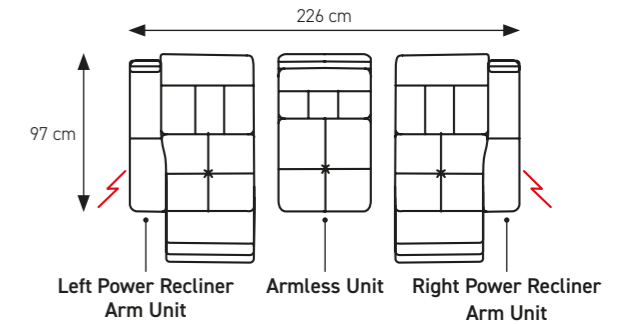

OUR POPULAR MODULAR CONFIGURATIONS

3 section sofas