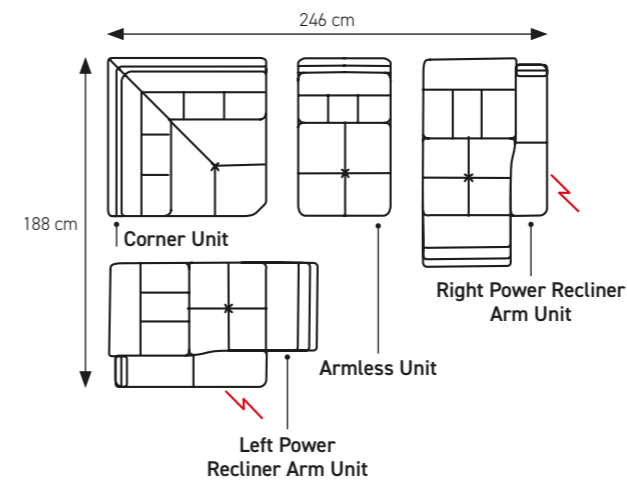

4 section corner group