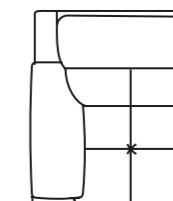

Static Arm Unit
103 H | 83 W | 100 D