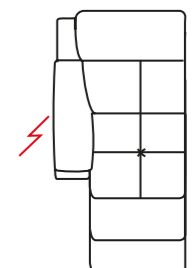

## MODULAR UNITS

Armless Unit (Static or Power)  
103 H | 61 W | 100 D

Static Arm Unit  
103 H | 83 W | 100 D

Power Recliner Arm Unit  
103 H | 83 W | 100 D