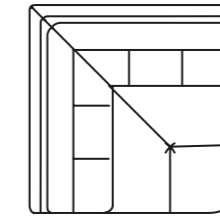

## MODULAR UNITS

Static/Power Arm Unit  
100 H | 83 W | 97 D

Armless Unit  
100 H | 58 W | 97 D

Corner Unit  
100 H | 104 W | 104 D

Ottoman End Unit  
100 H | 210 W | 104 D