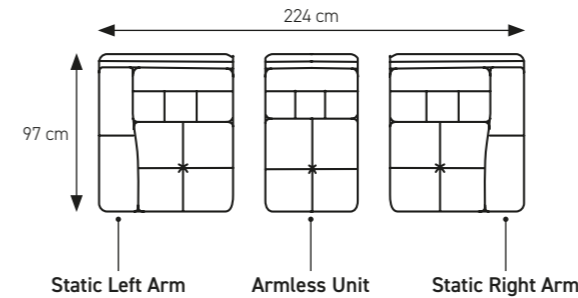

OUR POPULAR MODULAR CONFIGURATIONS

3 section sofas