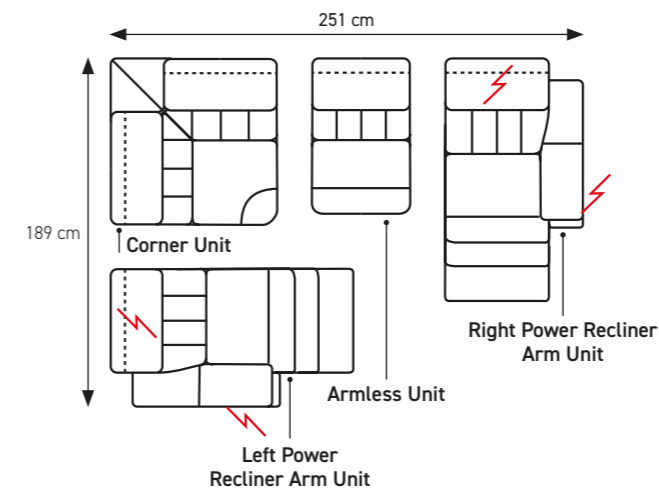

4 section corner group