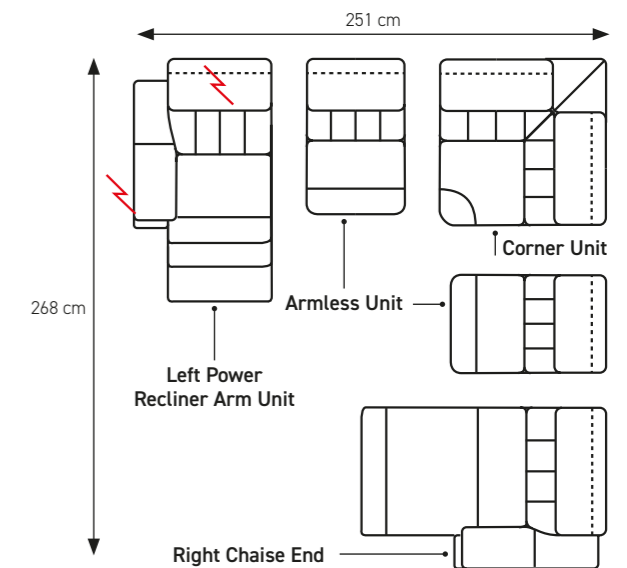

5 section corner group

Also available as a right-hand corner configuration.
Other sizes available, please speak to an in-store colleague.