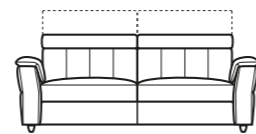

PORTOFINO

	Fabric	Torello Leather	Botero Leather
Static			
Chair	£1,310	£1,610	£1,810
2 Seater Sofa	£1,915	£2,215	£2,415
3 Seater Sofa (2 Cushions)	£2,085	£2,385	£2,585
Corner Sofa (4 Seats) (Left or right hand facing)	£3,930	£4,230	£4,430
Power Recliner with Power Headrest			
Chair	£1,650	£1,950	£2,150
2 Seater Sofa	£2,815	£3,115	£3,315
3 Seater Sofa (2 Cushions)	£2,965	£3,265	£3,465
Corner Sofa (4 Seats) (Left or right hand facing)	£4,575	£4,875	£5,075
Modular (Midi-size)			
Static Arm Unit (Left or right hand facing)	£1,055	£1,355	£1,555
Power Recliner Arm Unit (Left or right hand facing)	£1,410	£1,710	£1,910
Armless Unit	£850	£1,150	£1,350
Corner Unit	£1,375	£1,675	£1,875
Chaise Lounge Unit (Left or right hand facing)	£1,650	£1,950	£2,150
Ottoman End Unit (Left or right hand facing)	£2,465	£2,765	£2,965

Dimensions (cm)	H	W	D	Seat Height	Seat Depth
Static with Manual Headrest/Power Recliner with Power Headrest					
Chair	84	112	98	47	52
2 Seater Sofa	84	167	98	47	52
3 Seater Sofa (2 Seat Cushions)	84	202	98	47	52
Corner Sofa (4 Seats) (Left or right hand facing)	84	251	189	47	52
Modular					
Static Arm Unit (Left or right hand facing)	84	84	98	47	52
Power Recliner Arm Unit (Left or right hand facing)	84	84	98	47	52
Armless Unit	84	62	98	47	52
Corner Unit	84	105	105	47	52
Chaise End Unit (Left or right hand facing)	84	101	158	47	52
Ottoman End Unit (Left or right hand facing)	84	235	105	47	52

Please allow for a minimum tolerance of +/-3 cm on each dimension.

3 seater

MODULAR UNITS

OUR POPULAR MODULAR CONFIGURATIONS

3 section sofa

4 section corner group

5 section corner group

Also available as a right-hand corner configuration.
Other sizes available, please speak to an in-store colleague.