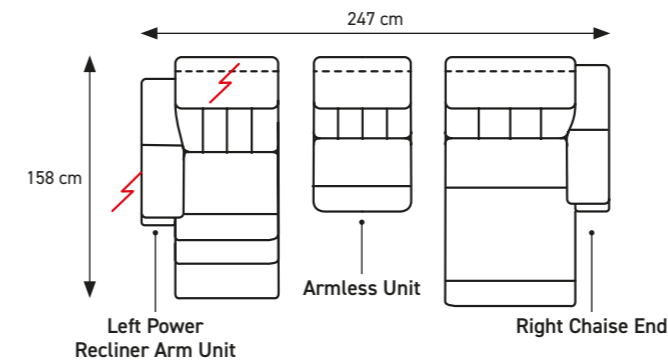

Dimensions (cm)	H	W	D	Seat Height	Seat Depth
Static with Manual Headrest/Power Recliner with Power Headrest					
Chair	84	112	98	47	52
2 Seater Sofa	84	167	98	47	52
3 Seater Sofa (2 Seat Cushions)	84	202	98	47	52
Corner Sofa (4 Seats) (Left or right hand facing)	84	251	189	47	52
Modular					
Static Arm Unit (Left or right hand facing)	84	84	98	47	52
Power Recliner Arm Unit (Left or right hand facing)	84	84	98	47	52
Armless Unit	84	62	98	47	52
Corner Unit	84	105	105	47	52
Chaise End Unit (Left or right hand facing)	84	101	158	47	52
Ottoman End Unit (Left or right hand facing)	84	235	105	47	52

Please allow for a minimum tolerance of +/-3 cm on each dimension.

MODULAR UNITS

OUR POPULAR MODULAR CONFIGURATIONS

3 section sofa