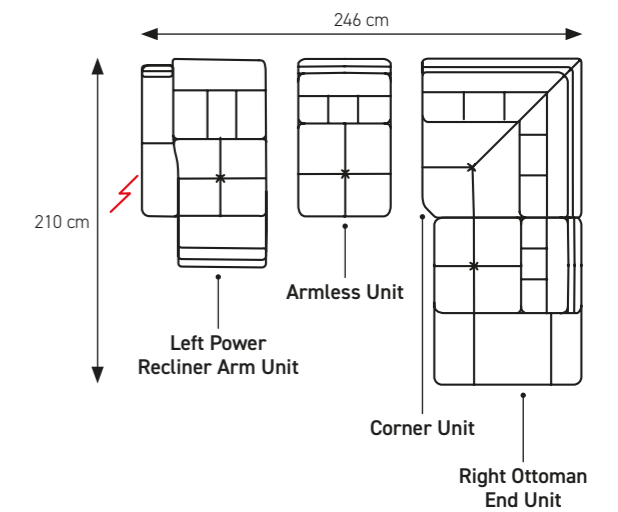

5 section corner group

Also available as a right-hand corner configuration.
Other sizes available, please speak to an in-store colleague.